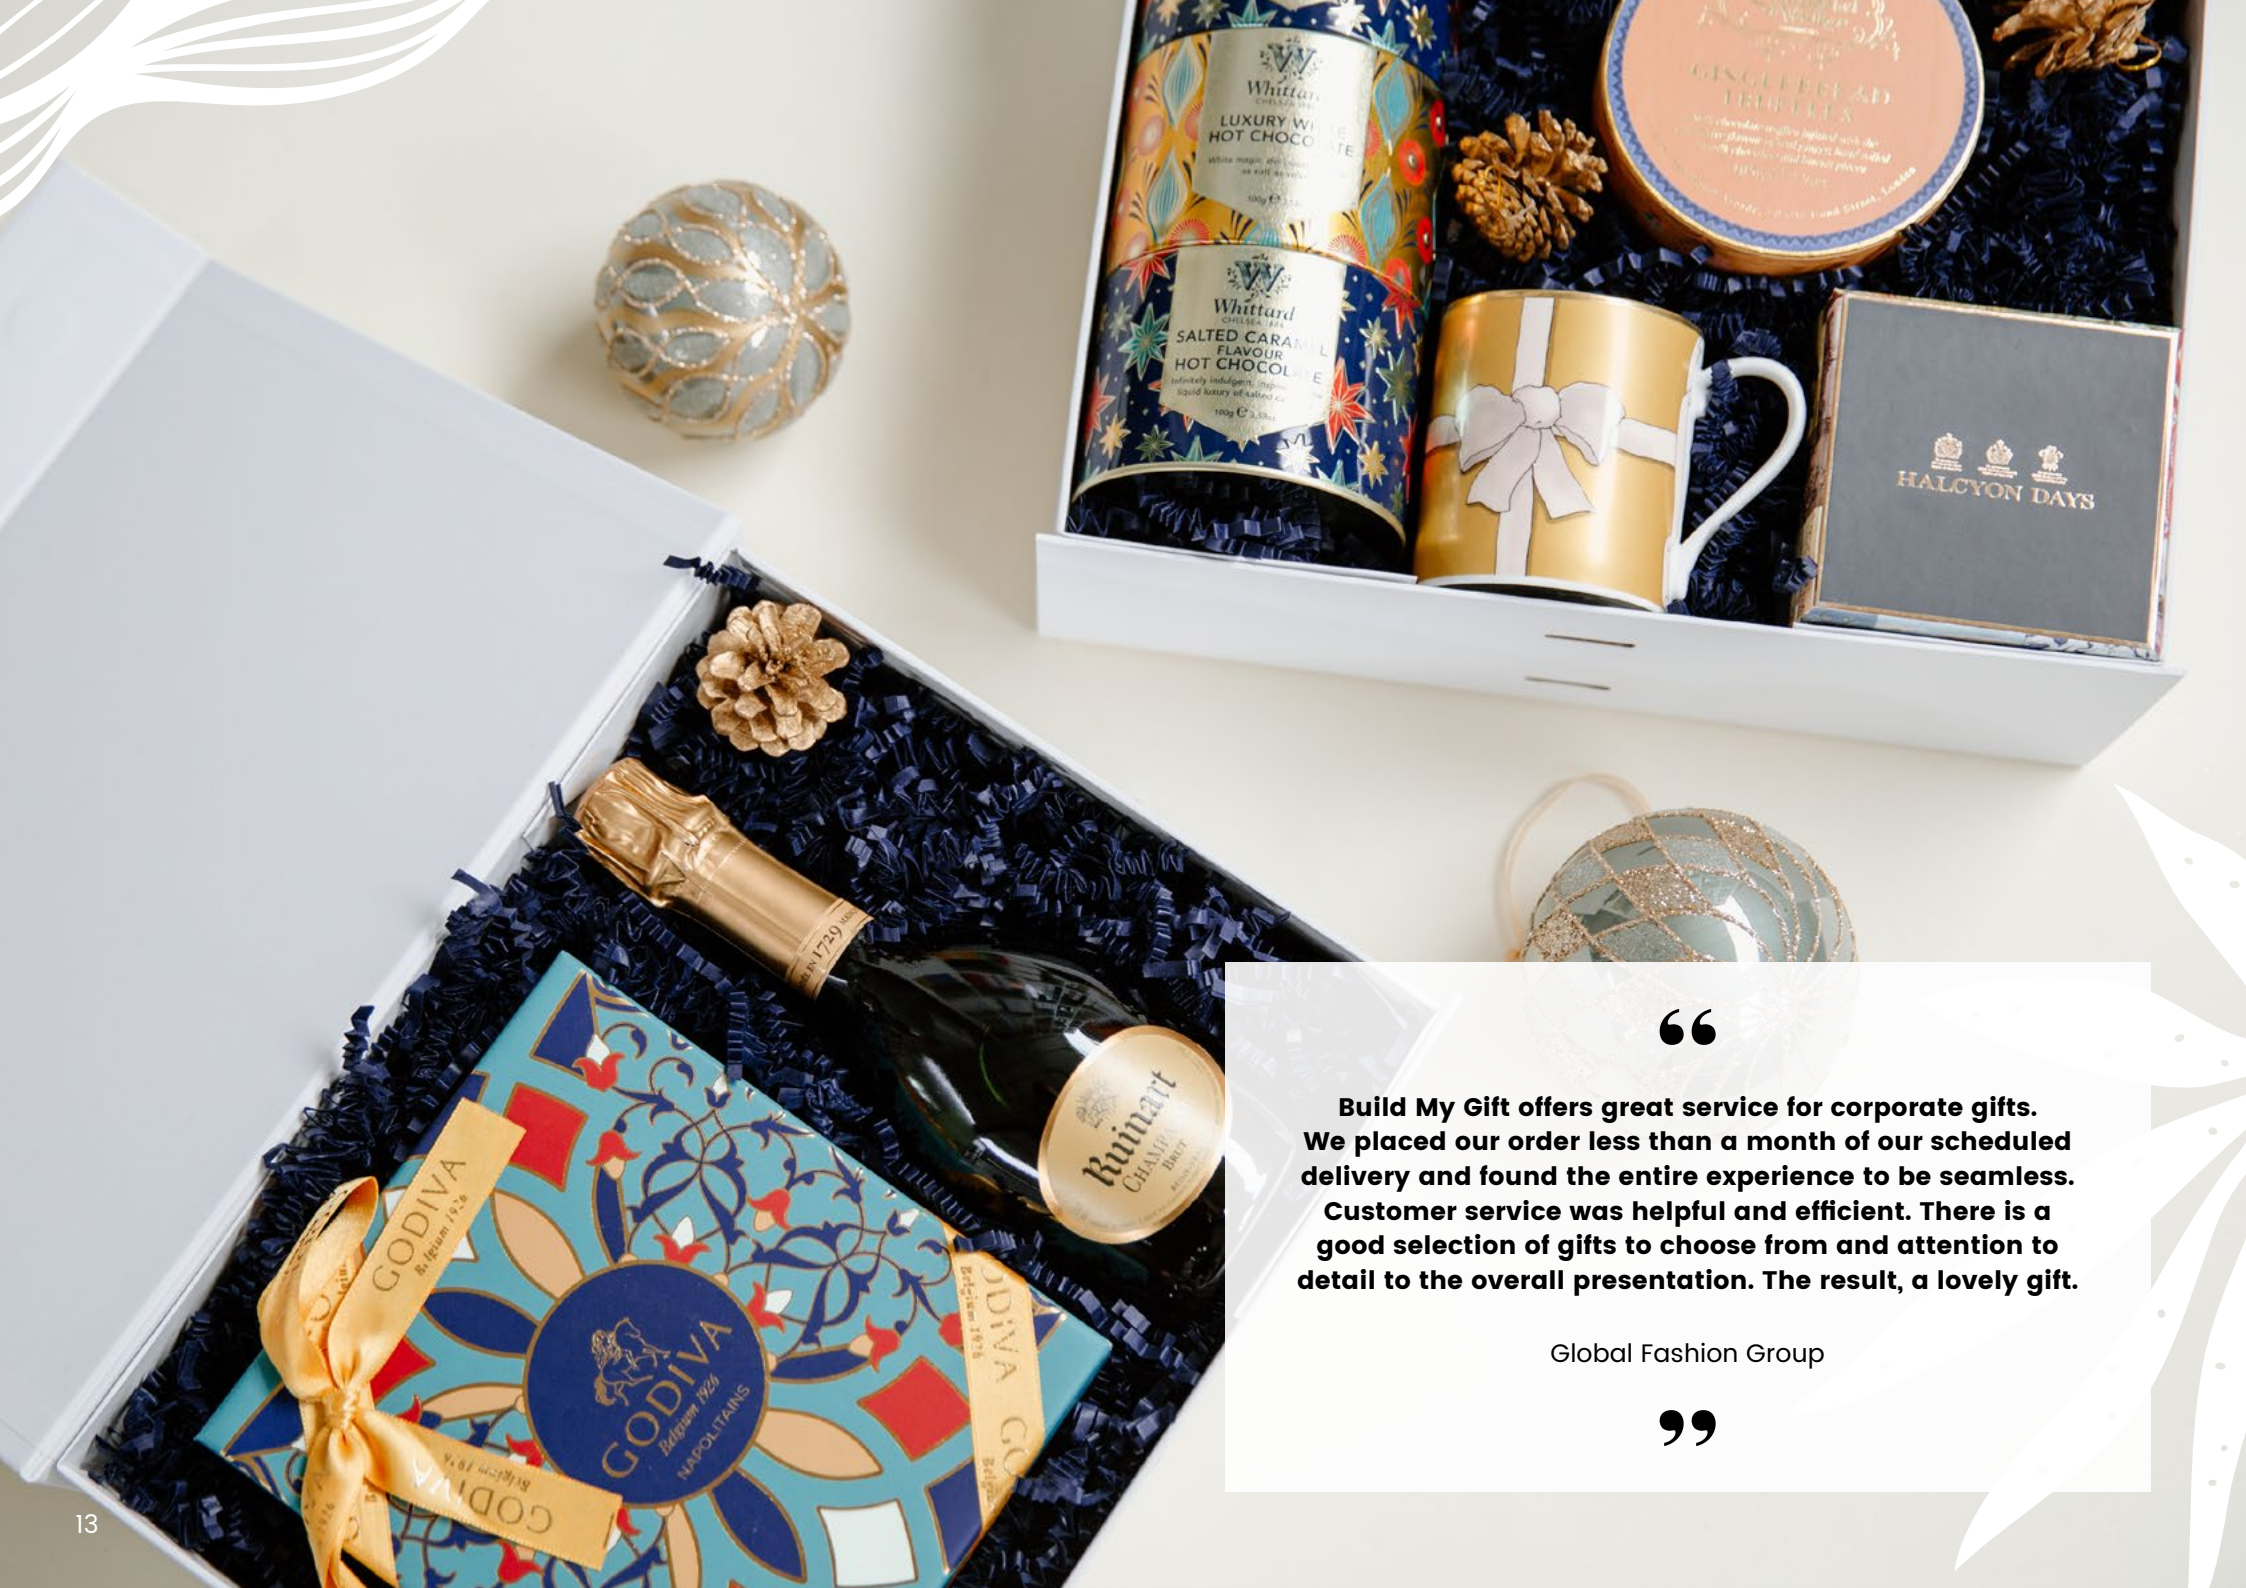

“

Build My Gift offers great service for corporate gifts. We placed our order less than a month of our scheduled delivery and found the entire experience to be seamless. Customer service was helpful and efficient. There is a good selection of gifts to choose from and attention to detail to the overall presentation. The result, a lovely gift.

Global Fashion Group

”